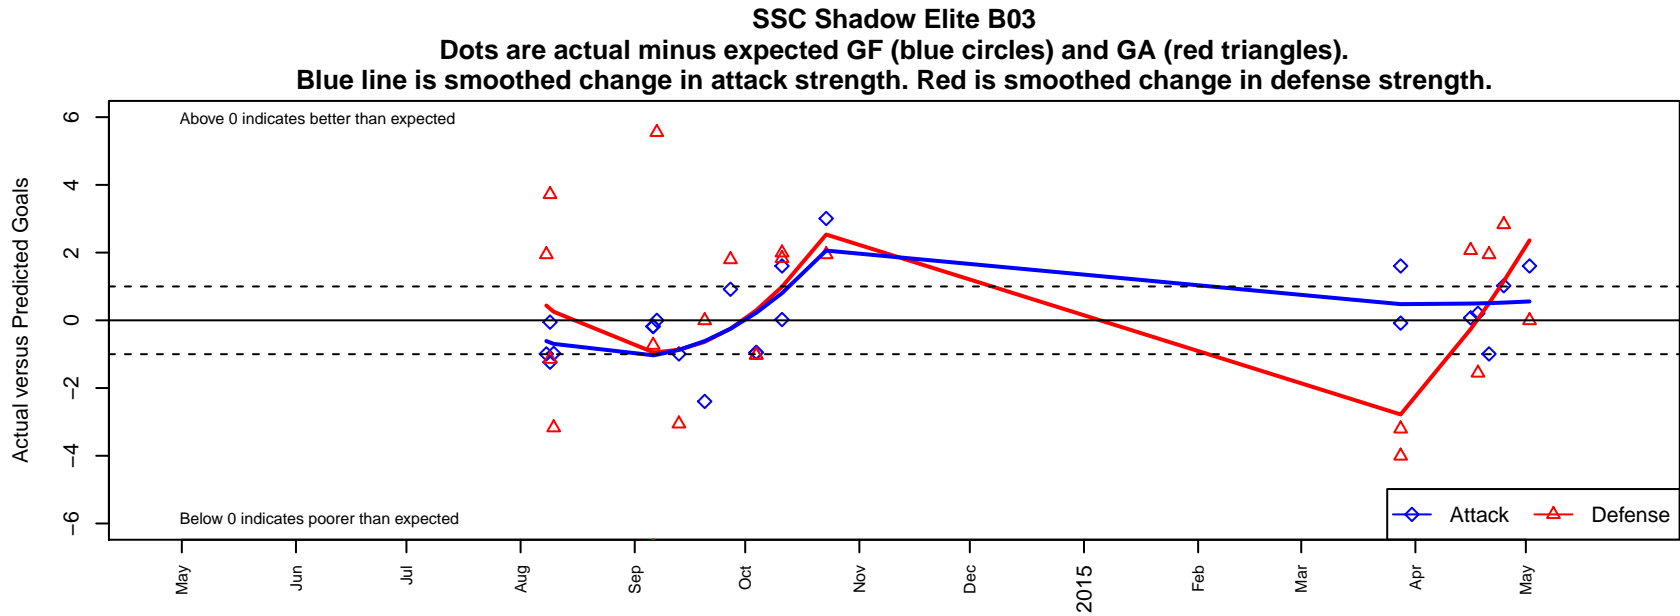

## SSC Shadow Elite B03

Spokane SC Shadow

Spokane Valley, WA

B03 total strength=-104

attack=0.08 defense=0.02

fall league = NWL Group C U11

spr league = Spr NWL Group B U11, Spr NWL

notes= Oliver 2013, 2014

alt names used:

SPOKANE SHADOW SSC SHADOW ELITE SI

BU11 SSC SHADOW ELITE-OLIVER

SSC Shadow - Elite Select Oliver

SSC SHADOW ELITE-OLIVER

SSC SHADOW ELITE-OLIVER

Venues played:

2014 Les Schwab NW Cup U11 Silver U11

2014 Pend Oreille Cup BU11 Silver

2014 NWL Group C U11

2014 Spr NWL Group C U11

2014 Spr NWL Group B U11

**attack and defense variance (black dot)  
relative to other teams  
and top 10 in region**

**attack and defense rating  
relative to others at age  
and all opponents in last 13 months**