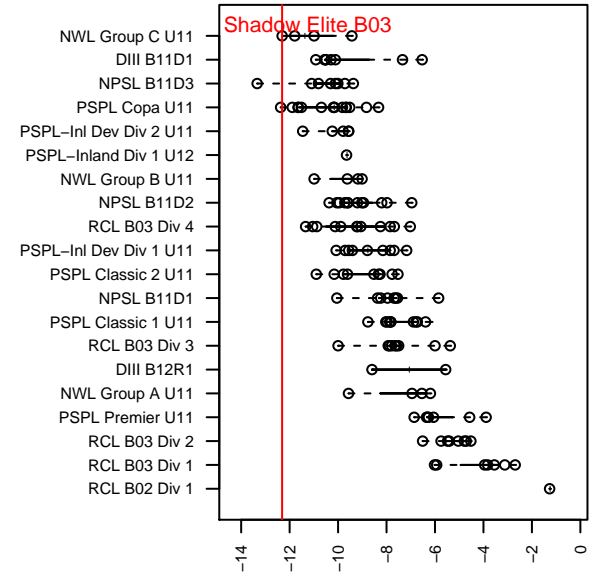

## SSC Shadow Elite B03

Spokane SC Shadow

Spokane Valley, WA

B03 total strength=-104

attack=0.08 defense=0.02

fall league = NWL Group C U11

spr league = Spr NWL Group B U11, Spr NWL

notes= Oliver 2013, 2014

2014 Pend Oreille Cup BU11 Silver

2014 NWL Group C U11

2014 Spr NWL Group C U11

2014 Spr NWL Group B U11

**attack and defense variance (black dot)  
relative to other teams  
and top 10 in region**

**attack and defense rating  
relative to others at age  
and all opponents in last 13 months**