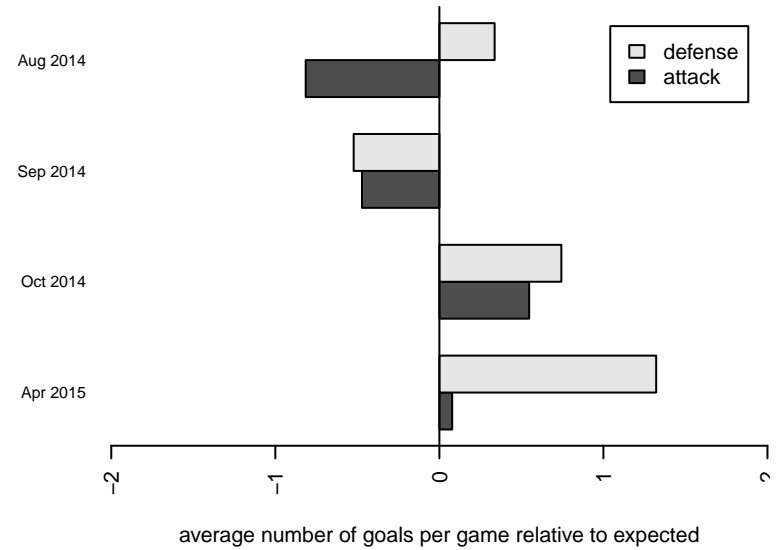

Performance relative to 13 month average